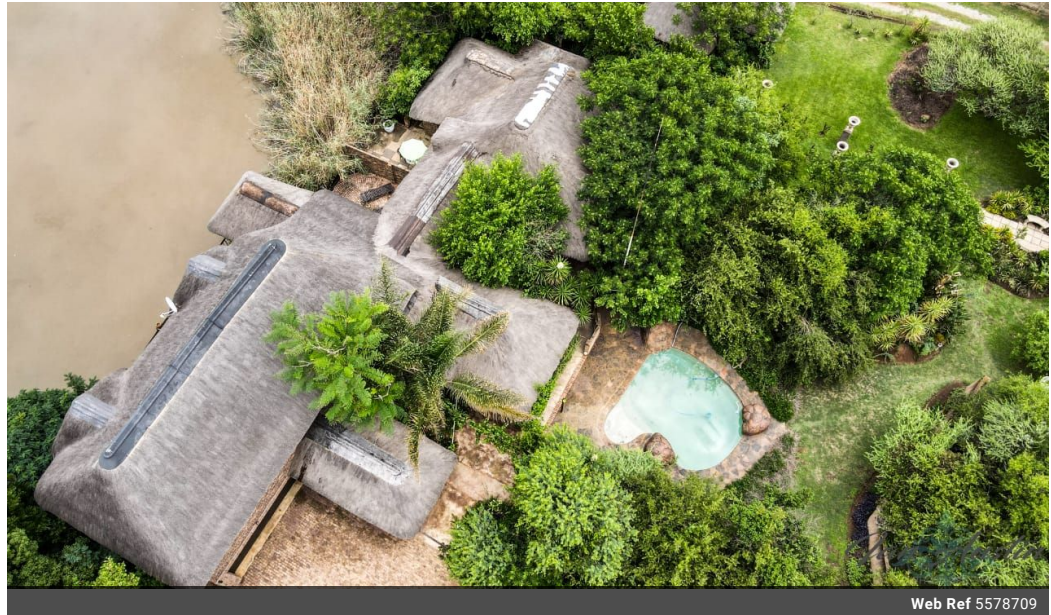

Web Ref 5578709

R9,800,000

 0  0

10,000m² Guest House For Sale in Roodeplaart

This unique wedding venue and conference centre with ample top-of-the-range accommodation, is situated a mere 15 kms from Pretoria.

The whole terrain layout was masterfully crafted around the huge dam with fountain and abundant birdlife. Here one can relax in the tranquillity of nature.

Full financial statements available, on prior signing of a Confidentiality and Non-Disclosure Agreement.